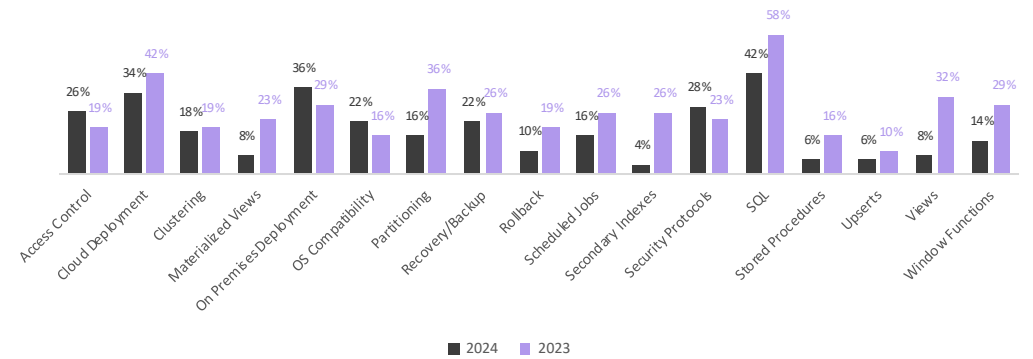

Top Data Lake of 2024

Integrations

APIs & CLIs

Category: Management & Monitoring

Management & Monitoring Tools Currently Ranked in StackWizrd

Free/Open Source or Paid

Features and functionality

Top Management & Monitoring Tool of 2024

Integrations

APIs & CLIs

Alerting

Category: NewSQL

NewSQL Tools Currently Ranked in StackWizrd

Free/Open Source or Paid

Features and functionality

Top NewSQL Tools of 2024

Integrations

APIs & SDKs

Category: NoSQL

NoSQL Tools Currently Ranked in StackWizrd

Free/Open Source or Paid

Features and functionality

Top NoSQL Tool of 2024

Integrations