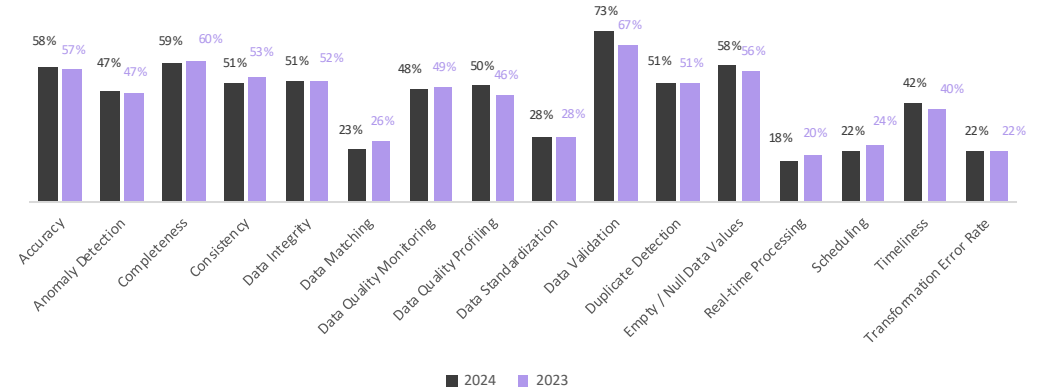

Features and functionality