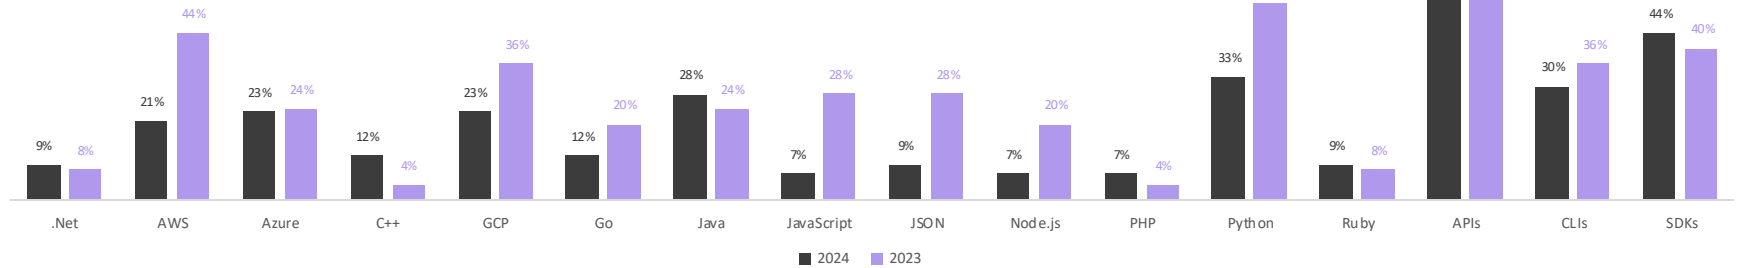

Integrations

APIs & SDKs

Category: NoSQL

NoSQL Tools Currently Ranked in StackWizrd

Free/Open Source or Paid

Features and functionality

Top NoSQL Tool of 2024

Integrations

APIs, CLIs & SDKs

Category: Query Engines

Query Engines Currently Ranked in StackWizrd

Free/Open Source or Paid

Features and functionality

Top Query Engine of 2024

Integrations

APIs & CLIs