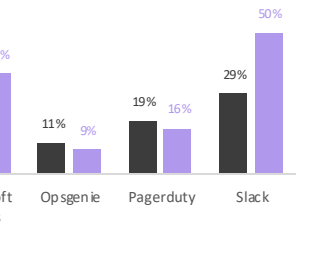

Features and functionality

Top ETL Tools of 2024

Integrations

APIs & CLIs

Category: Data Lakes

Data Lakes Currently Ranked in StackWizrd

Free/Open Source or Paid

Features and functionality

Top Data Lake of 2024

Integrations

APIs & CLIs

Category: Management & Monitoring

Management & Monitoring Tools Currently Ranked in StackWizrd

Free/Open Source or Paid

Features and functionality

Top Management & Monitoring Tool of 2024

Integrations

APIs & CLIs

Alerting

Category: NewSQL

NewSQL Tools Currently Ranked in StackWizrd

Free/Open Source or Paid

Features and functionality

Top NewSQL Tools of 2024