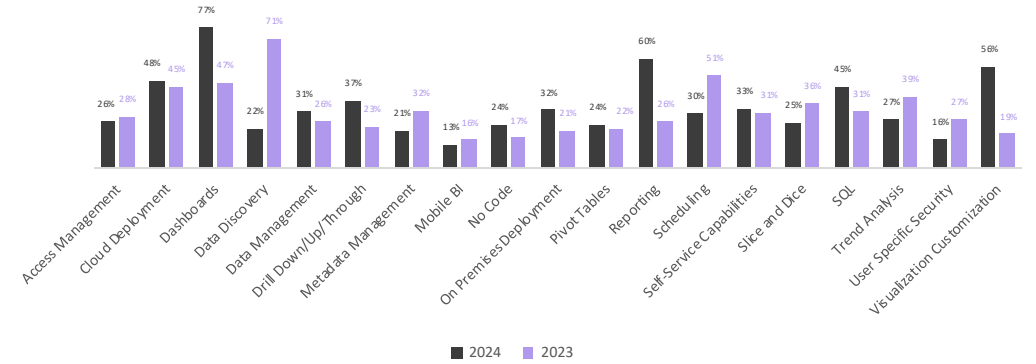

APIs, CLIs & SDKs

Category: Query Engines

Query Engines Currently Ranked in StackWizrd

Free/Open Source or Paid

Features and functionality

Top Query Engine of 2024

Integrations

APIs & CLIs

Category: RDBs

RDBs Currently Ranked in StackWizrd

★ Top RDBs of 2024

Category: Reverse ETL

Reverse ETL Tools Currently Ranked in StackWizrd

Free/Open Source or Paid

Features and functionality

Top Reverse ETL Tool of 2024

Integrations

APIs & CLIs

Alerting Options

Category: Visualization

Visualization Tools Currently Ranked in StackWizrd

Free/Open Source or Paid

Features and functionality

Top Visualization Tool of 2024