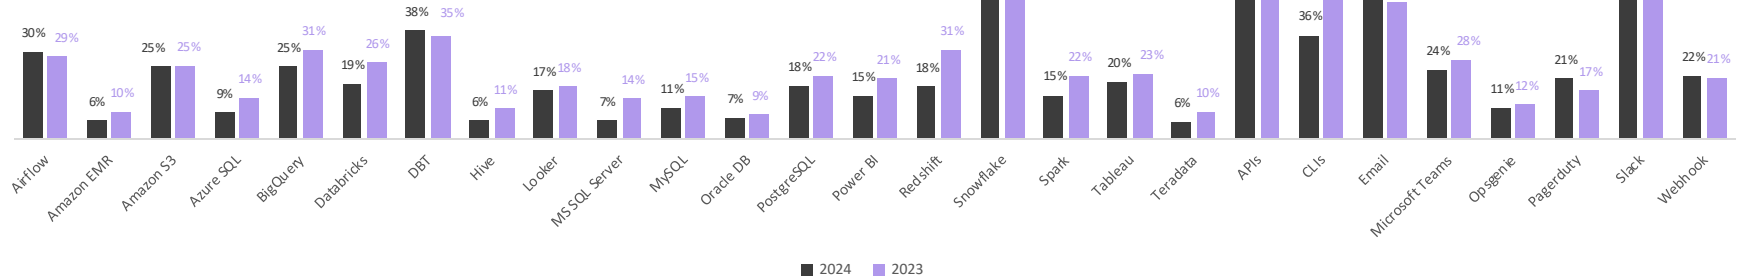

Free/Open Source or Paid

Features and functionality

Top Data Observability Tools of 2024

Integrations

APIs & CLIs

Alerting Options

Category: Data Quality

Data Quality Tools Currently Ranked in StackWizrd

Free/Open Source or Paid

Features and functionality

Top Data Quality Tool of 2025

Integrations

APIs & CLIs

Alerting

Category: Data Warehouse

Data Warehouses Currently Ranked in StackWizrd