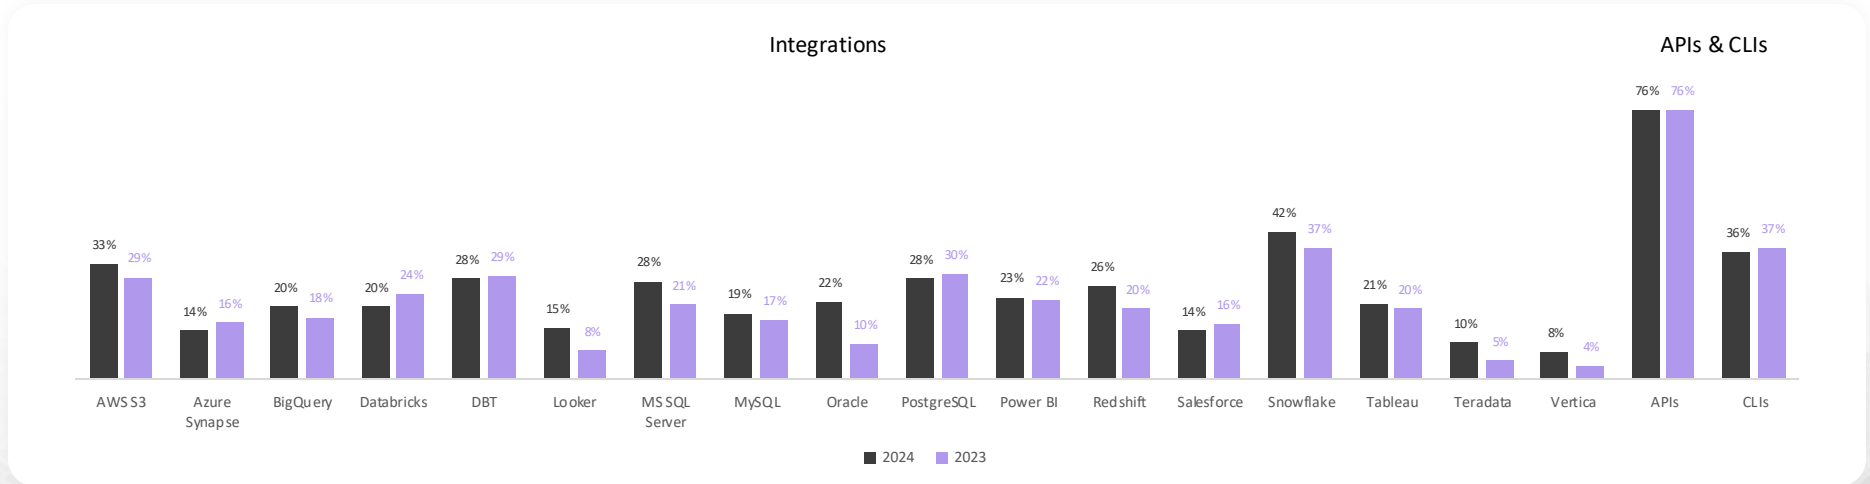

Sharing Mechanisms

Category: Data Governance & Access

Data Governance & Access Tools Currently Ranked in StackWizrd

Top Data Governance & Access Tools of 2024

Category: Data Observability

Data Observability Tools Currently Ranked in StackWizrd