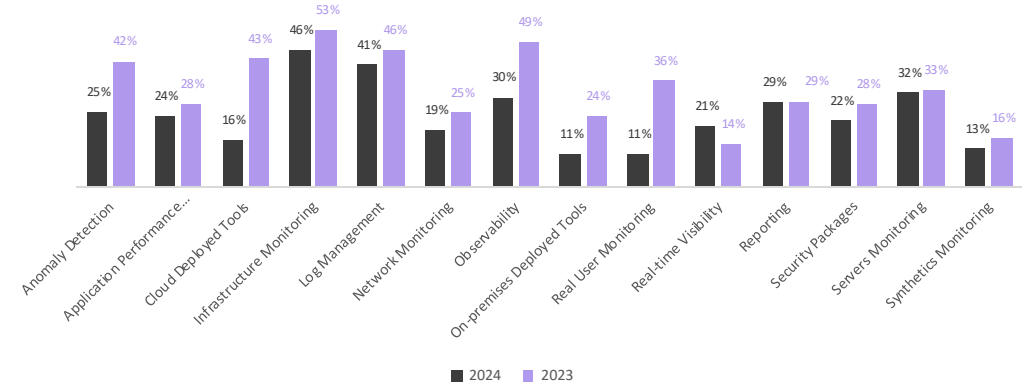

Features and functionality

Top ETL Tools of 2024

Integrations

APIs & CLIs

Category: Data Lakes

Data Lakes Currently Ranked in StackWizrd

Free/Open Source or Paid

Features and functionality

Top Data Lake of 2024

Integrations

APIs & CLIs

Category: Management & Monitoring

Management & Monitoring Tools Currently Ranked in StackWizrd

Free/Open Source or Paid

Features and functionality

Top Management & Monitoring Tool of 2024