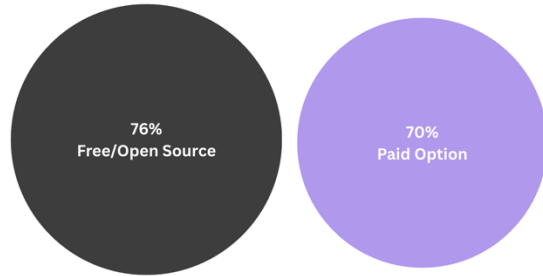

APIs, CLIs & SDKs

Category: Query Engines

Query Engines Currently Ranked in StackWizrd

Free/Open Source or Paid

Features and functionality

Top Query Engine of 2024

Integrations

APIs & CLIs

Category: RDBs

RDBs Currently Ranked in StackWizrd

★ Top RDBs of 2024

Category: Reverse ETL

Reverse ETL Tools Currently Ranked in StackWizrd

Free/Open Source or Paid

Features and functionality

Top Reverse ETL Tool of 2024

Integrations

APIs & CLIs

Alerting Options

Category: Visualization

Visualization Tools Currently Ranked in StackWizrd

Free/Open Source or Paid

Features and functionality

Top Visualization Tool of 2024