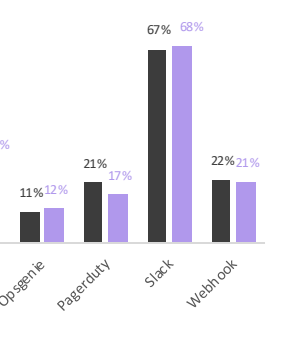

Free/Open Source or Paid

Features and functionality

Top Data Observability Tools of 2024

Integrations

APIs & CLIs

Alerting Options

Category: Data Quality

Data Quality Tools Currently Ranked in StackWizrd

Free/Open Source or Paid

Features and functionality

Top Data Quality Tool of 2025

Integrations

APIs & CLIs

Alerting

Category: Data Warehouse

Data Warehouses Currently Ranked in StackWizrd