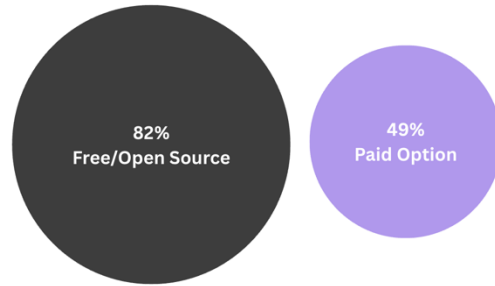

Free/Open Source or Paid

Features and functionality

Top Data Warehouses of 2025

Integrations

APIs & CLIs

Category: ETL

ETL Tools Currently Ranked in StackWizrd

Free/Open Source or Paid

Features and functionality

Top ETL Tools of 2024

Integrations

APIs & CLIs

Category: Data Lakes

Data Lakes Currently Ranked in StackWizrd

Free/Open Source or Paid

Features and functionality