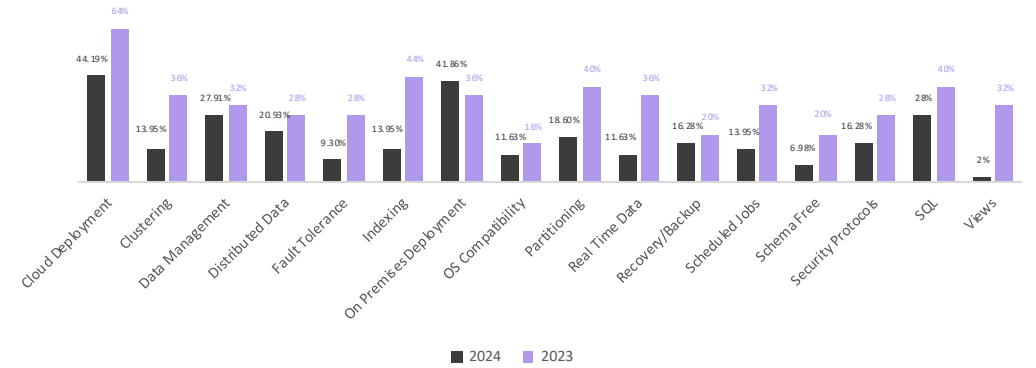

Integrations

APIs & CLIs

Alerting

Category: NewSQL

NewSQL Tools Currently Ranked in StackWizrd

Free/Open Source or Paid

Features and functionality

Top NewSQL Tools of 2024

Integrations

APIs & SDKs

Category: NoSQL

NoSQL Tools Currently Ranked in StackWizrd

Free/Open Source or Paid

Features and functionality

Top NoSQL Tool of 2024

Integrations

APIs, CLIs & SDKs

Category: Query Engines

Query Engines Currently Ranked in StackWizrd

Free/Open Source or Paid

Features and functionality

Top Query Engine of 2024

Integrations

APIs & CLIs