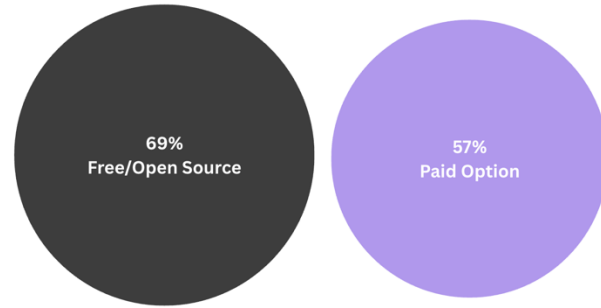

Free/Open Source or Paid