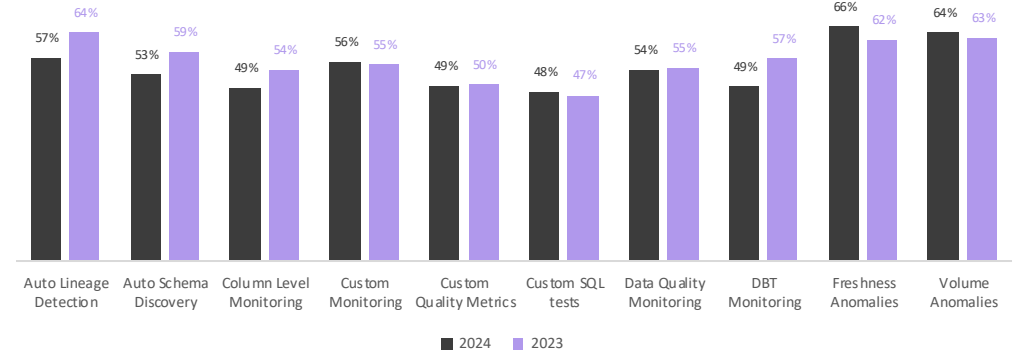

Sharing Mechanisms

Category: Data Governance & Access

Data Governance & Access Tools Currently Ranked in StackWizrd

Top Data Governance & Access Tools of 2024

Category: Data Observability

Data Observability Tools Currently Ranked in StackWizrd

Free/Open Source or Paid

Features and functionality

Top Data Observability Tools of 2024

Integrations

APIs & CLIs

Alerting Options

Category: Data Quality

Data Quality Tools Currently Ranked in StackWizrd