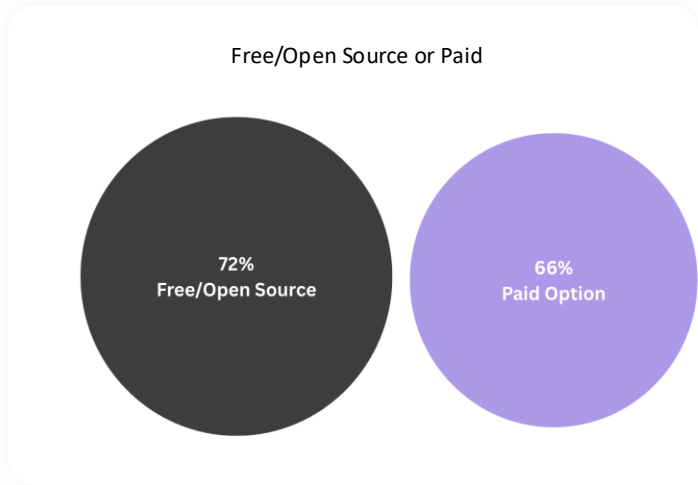

Category: Data Governance & Access

Data Governance & Access Tools Currently Ranked in StackWizrd