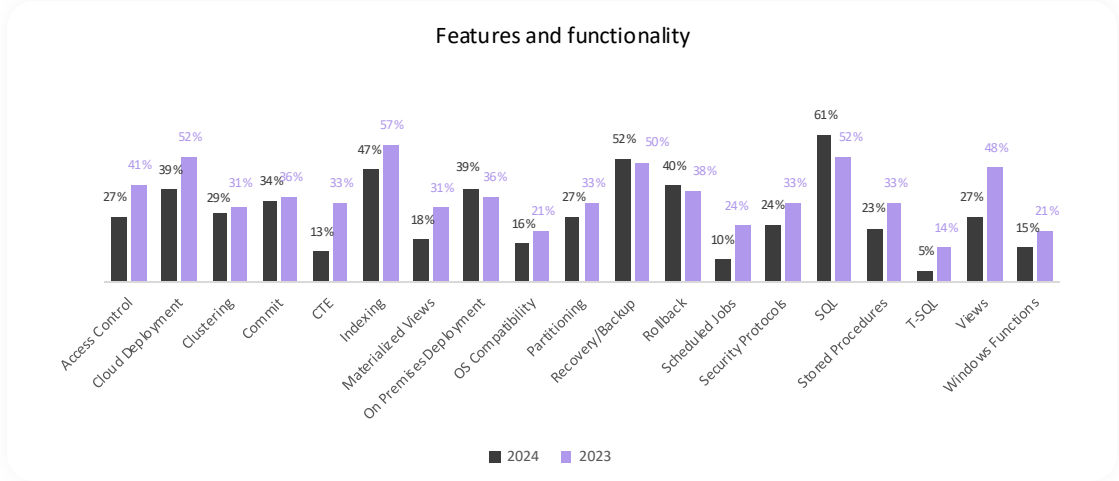

Integrations

APIs & SDKs

Category: NoSQL

NoSQL Tools Currently Ranked in StackWizrd

Free/Open Source or Paid

Features and functionality

Top NoSQL Tool of 2024

Integrations

APIs, CLIs & SDKs

Category: Query Engines

Query Engines Currently Ranked in StackWizrd

Free/Open Source or Paid

Features and functionality

Top Query Engine of 2024

Integrations

APIs & CLIs

Category: RDBs

RDBs Currently Ranked in StackWizrd

★ Top RDBs of 2024

Category: Reverse ETL

Reverse ETL Tools Currently Ranked in StackWizrd

Free/Open Source or Paid

Features and functionality

Top Reverse ETL Tool of 2024