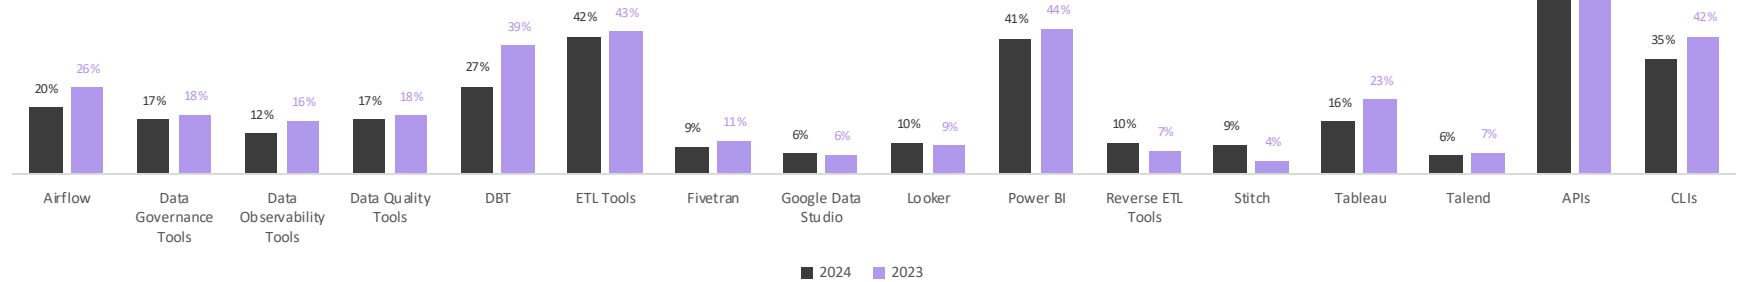

Free/Open Source or Paid

Features and functionality

Top Data Warehouses of 2025

Integrations

APIs & CLIs

Category: ETL

ETL Tools Currently Ranked in StackWizrd

Free/Open Source or Paid

Features and functionality

Top ETL Tools of 2024

Integrations

APIs & CLIs

Category: Data Lakes

Data Lakes Currently Ranked in StackWizrd

Free/Open Source or Paid

Features and functionality