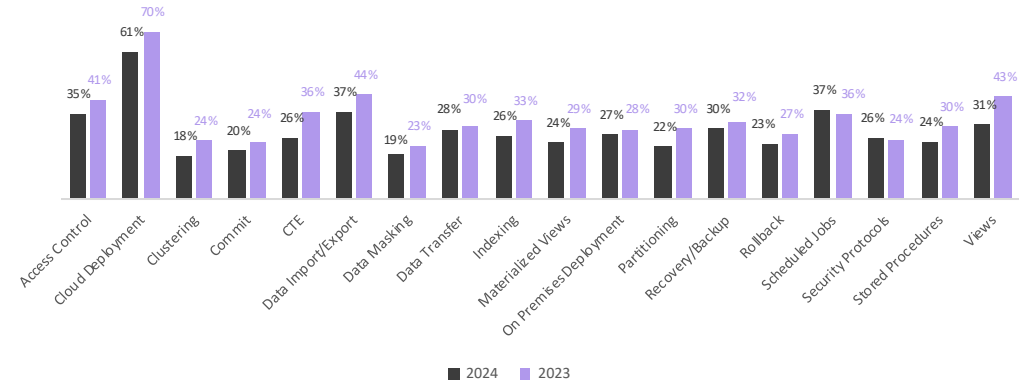

Free/Open Source or Paid

Features and functionality

Top Data Quality Tool of 2025

Integrations

APIs & CLIs

Alerting

Category: Data Warehouse

Data Warehouses Currently Ranked in StackWizrd

Free/Open Source or Paid

Features and functionality

Top Data Warehouses of 2025

Integrations

APIs & CLIs

Category: ETL

ETL Tools Currently Ranked in StackWizrd

Free/Open Source or Paid