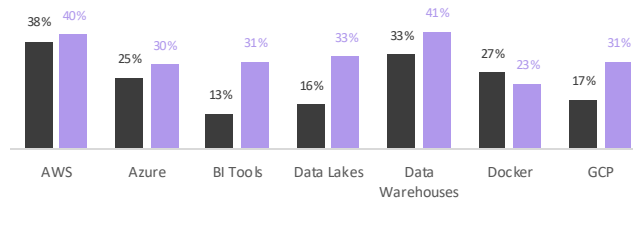

Top Management & Monitoring Tool of 2024

Integrations