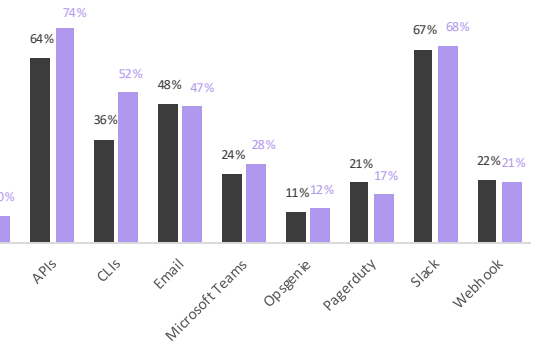

Free/Open Source or Paid

Features and functionality

Top Data Observability Tools of 2024

Integrations

APIs & CLIs

Alerting Options

Category: Data Quality

Data Quality Tools Currently Ranked in StackWizrd

Free/Open Source or Paid

Features and functionality

Top Data Quality Tool of 2025

Integrations

APIs & CLIs

Alerting

Category: Data Warehouse

Data Warehouses Currently Ranked in StackWizrd