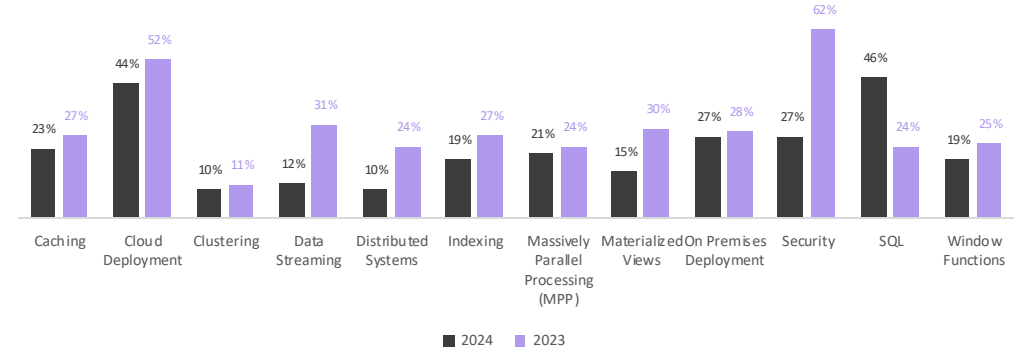

APIs, CLIs & SDKs

Category: Query Engines

Query Engines Currently Ranked in StackWizrd

Free/Open Source or Paid

Features and functionality

Top Query Engine of 2024

Integrations

APIs & CLIs

Category: RDBs

RDBs Currently Ranked in StackWizrd

★ Top RDBs of 2024

Category: Reverse ETL

Reverse ETL Tools Currently Ranked in StackWizrd

Free/Open Source or Paid

Features and functionality

Top Reverse ETL Tool of 2024