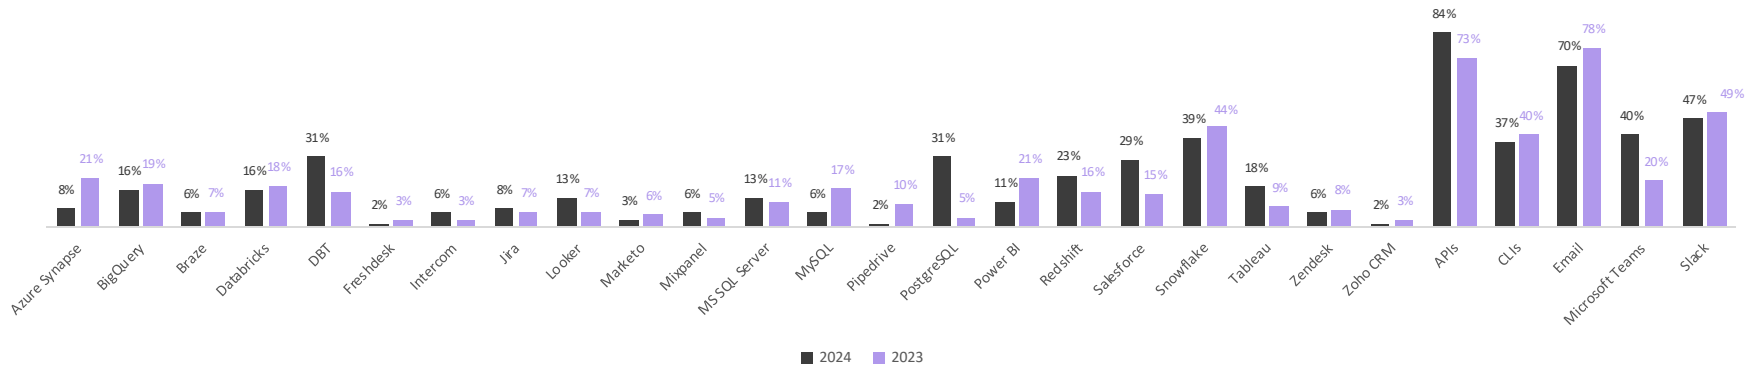

APIs, CLIs & SDKs

Category: Query Engines

Query Engines Currently Ranked in StackWizrd

Free/Open Source or Paid

Features and functionality

Top Query Engine of 2024

Integrations

APIs & CLIs

Category: RDBs

RDBs Currently Ranked in StackWizrd

★ Top RDBs of 2024

Category: Reverse ETL

Reverse ETL Tools Currently Ranked in StackWizrd

Free/Open Source or Paid

Features and functionality

Top Reverse ETL Tool of 2024

Integrations

APIs & CLIs

Alerting Options

Category: Visualization

Visualization Tools Currently Ranked in StackWizrd

Free/Open Source or Paid

Features and functionality

Top Visualization Tool of 2024