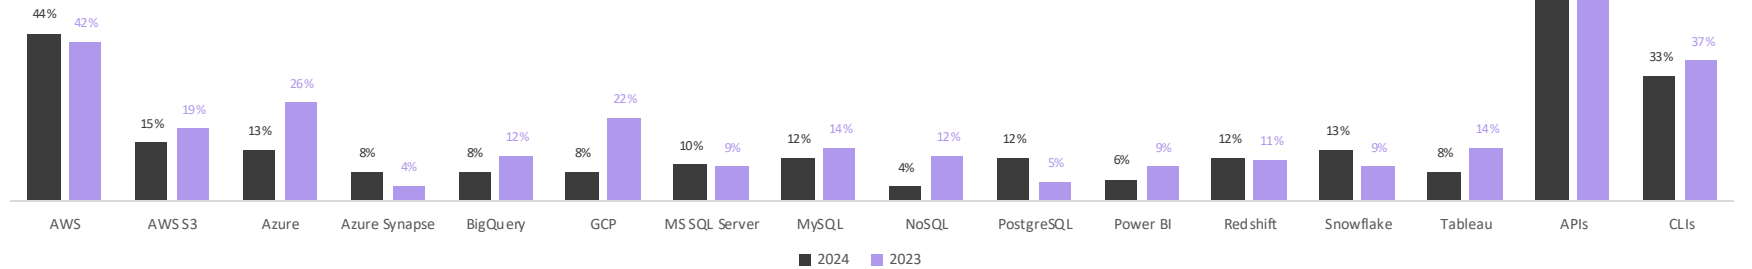

APIs, CLIs & SDKs

Category: Query Engines

Query Engines Currently Ranked in StackWizrd

Free/Open Source or Paid

Features and functionality

Top Query Engine of 2024

Integrations

APIs & CLIs

Category: RDBs

RDBs Currently Ranked in StackWizrd

★ Top RDBs of 2024

Category: Reverse ETL

Reverse ETL Tools Currently Ranked in StackWizrd

Free/Open Source or Paid

Features and functionality

Top Reverse ETL Tool of 2024