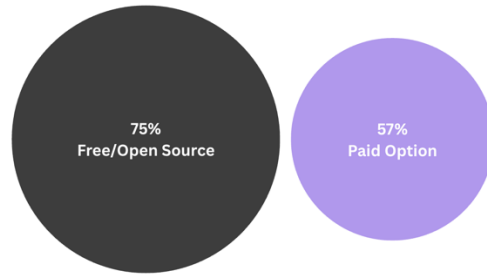

Category: RDBs

RDBs Currently Ranked in StackWizrd

★ Top RDBs of 2024

Category: Reverse ETL

Reverse ETL Tools Currently Ranked in StackWizrd

Free/Open Source or Paid

Features and functionality

Top Reverse ETL Tool of 2024

Integrations

APIs & CLIs

Alerting Options

Category: Visualization

Visualization Tools Currently Ranked in StackWizrd

Free/Open Source or Paid

Features and functionality

Top Visualization Tool of 2024