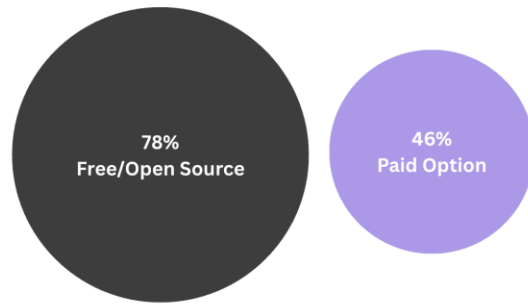

Features and functionality

Top ETL Tools of 2024

Integrations

APIs & CLIs

Category: Data Lakes

Data Lakes Currently Ranked in StackWizrd

Free/Open Source or Paid

Features and functionality