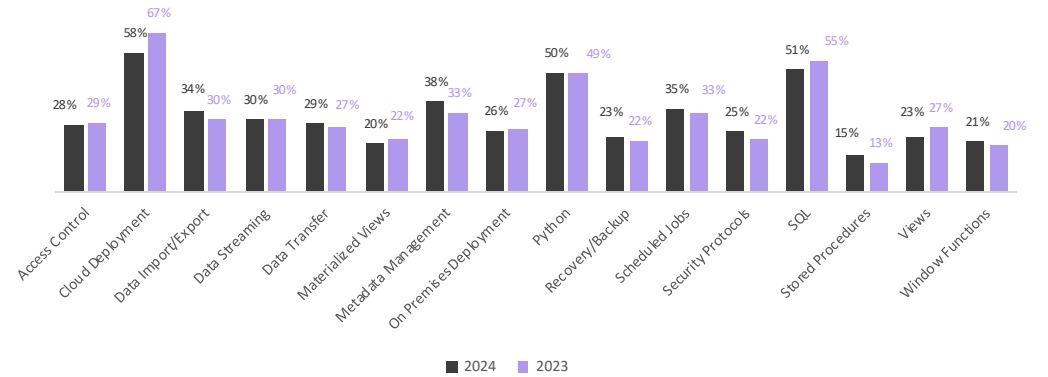

Features and functionality

Top ETL Tools of 2024

Integrations

APIs & CLIs

Category: Data Lakes

Data Lakes Currently Ranked in StackWizrd

Free/Open Source or Paid

Features and functionality

Top Data Lake of 2024

Integrations

APIs & CLIs

Category: Management & Monitoring

Management & Monitoring Tools Currently Ranked in StackWizrd

Free/Open Source or Paid

Features and functionality

Top Management & Monitoring Tool of 2024