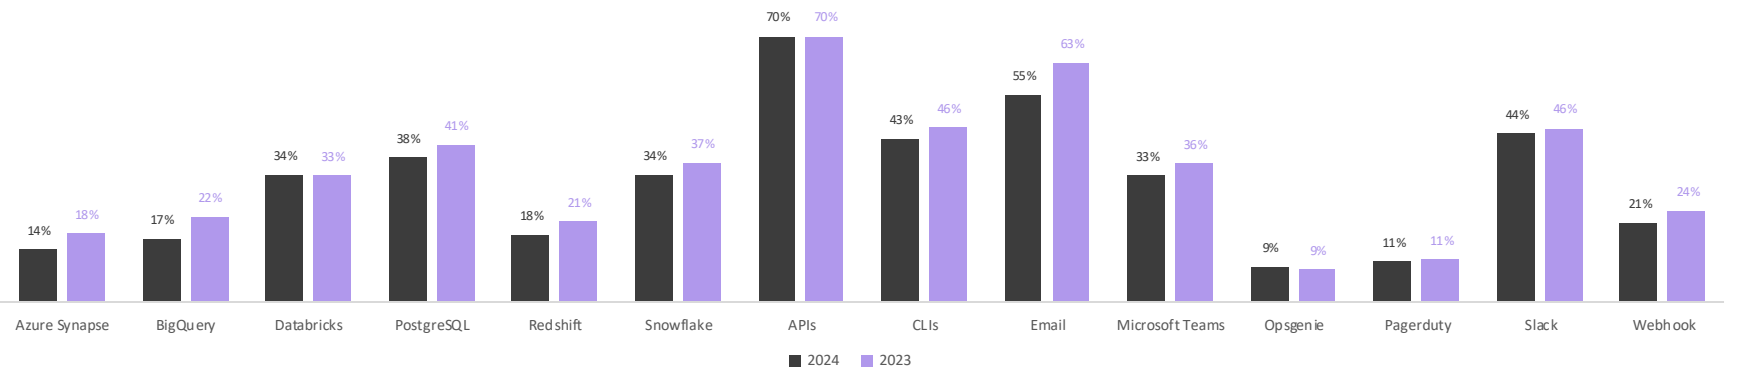

Free/Open Source or Paid

Features and functionality

Top Data Quality Tool of 2025

Integrations

APIs & CLIs

Alerting

Category: Data Warehouse

Data Warehouses Currently Ranked in StackWizrd