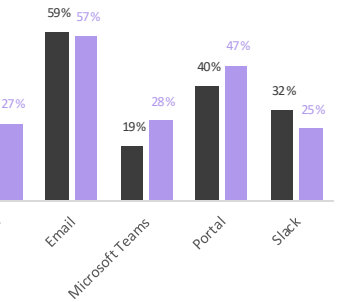

- ✓ ETL tools continue to lead search volume, reflecting their critical role in modern data pipelines
- ✓ There's still growing interest in data quality and observability, likely driven by businesses needing data trust
- ✓ The slightly steeper decline in searches for data warehouses compared to data lakes could indicate a shift in how organizations manage and store data, potentially reflecting increased adoption of hybrid or cloud-native architectures
- ✓ Individual category data shows increases in specific features and significant budget creation for the selection of new data tools as infrastructure is modernized

Category: Business Intelligence

Business Intelligence Tools Currently Ranked in StackWizrd

Free/Open Source or Paid

Features and functionality

Top Business Intelligence Tools of 2024

Integrations

APIs & CLIs

Sharing Mechanisms

Category: Data Governance & Access

Data Governance & Access Tools Currently Ranked in StackWizrd

Top Data Governance & Access Tools of 2024

Category: Data Observability

Data Observability Tools Currently Ranked in StackWizrd