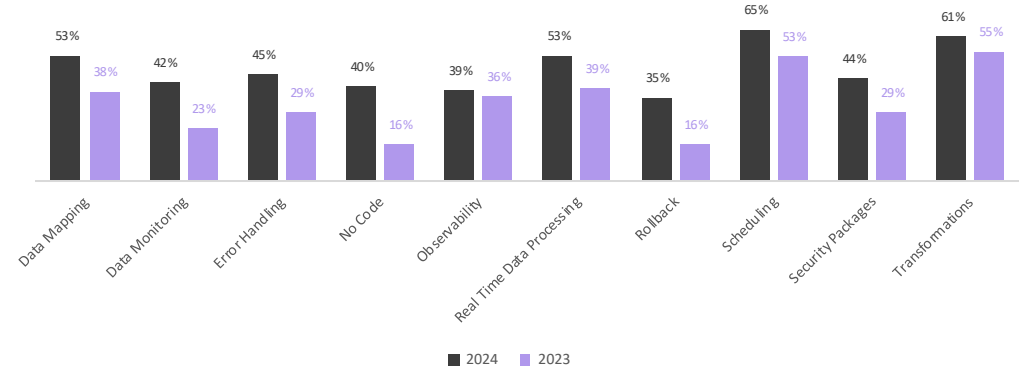

APIs, CLIs & SDKs

Category: Query Engines

Query Engines Currently Ranked in StackWizrd

Free/Open Source or Paid

Features and functionality

Top Query Engine of 2024

Integrations

APIs & CLIs

Category: RDBs

RDBs Currently Ranked in StackWizrd

★ Top RDBs of 2024

Category: Reverse ETL

Reverse ETL Tools Currently Ranked in StackWizrd

Free/Open Source or Paid

Features and functionality

Top Reverse ETL Tool of 2024

Integrations

APIs & CLIs

Alerting Options

Category: Visualization

Visualization Tools Currently Ranked in StackWizrd

Free/Open Source or Paid

Features and functionality

Top Visualization Tool of 2024