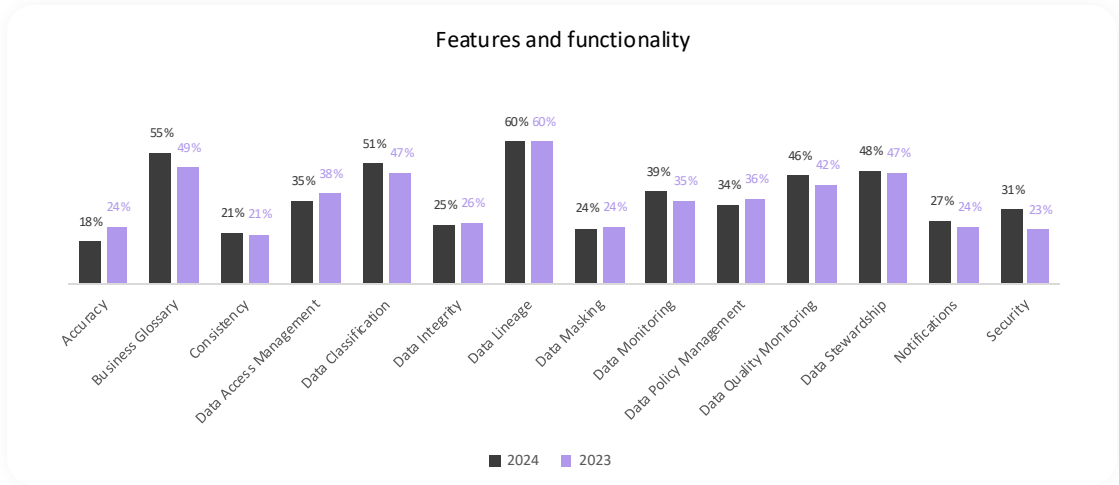

Category: Data Governance & Access

Data Governance & Access Tools Currently Ranked in StackWizrd