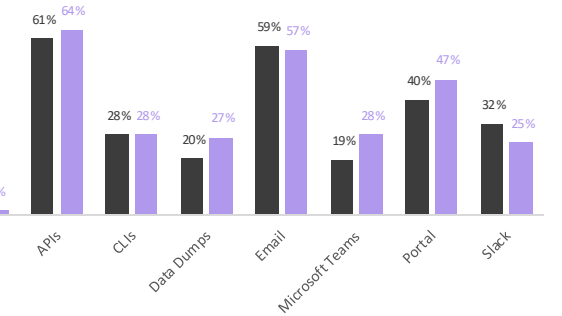

- ✓ ETL tools continue to lead search volume, reflecting their critical role in modern data pipelines
- ✓ There's still growing interest in data quality and observability, likely driven by businesses needing data trust
- ✓ The slightly steeper decline in searches for data warehouses compared to data lakes could indicate a shift in how organizations manage and store data, potentially reflecting increased adoption of hybrid or cloud-native architectures
- ✓ Individual category data shows increases in specific features and significant budget creation for the selection of new data tools as infrastructure is modernized

Category: Business Intelligence

Business Intelligence Tools Currently Ranked in StackWizrd

Free/Open Source or Paid

Features and functionality

Top Business Intelligence Tools of 2024

Integrations

APIs & CLIs

Sharing Mechanisms

Category: Data Governance & Access

Data Governance & Access Tools Currently Ranked in StackWizrd

Top Data Governance & Access Tools of 2024

Category: Data Observability

Data Observability Tools Currently Ranked in StackWizrd