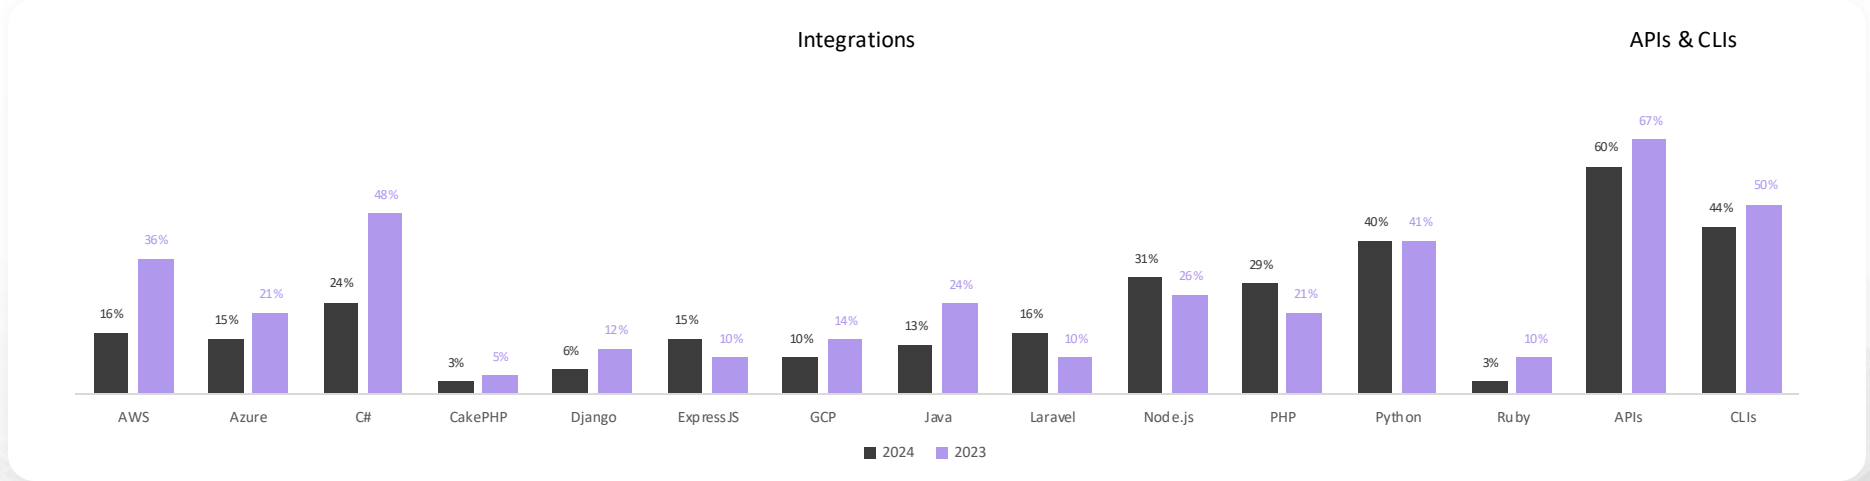

APIs, CLIs & SDKs

Category: Query Engines

Query Engines Currently Ranked in StackWizrd

Free/Open Source or Paid

Features and functionality

Top Query Engine of 2024

Integrations

APIs & CLIs

Category: RDBs

RDBs Currently Ranked in StackWizrd

★ Top RDBs of 2024

Category: Reverse ETL

Reverse ETL Tools Currently Ranked in StackWizrd

Free/Open Source or Paid

Features and functionality

Top Reverse ETL Tool of 2024