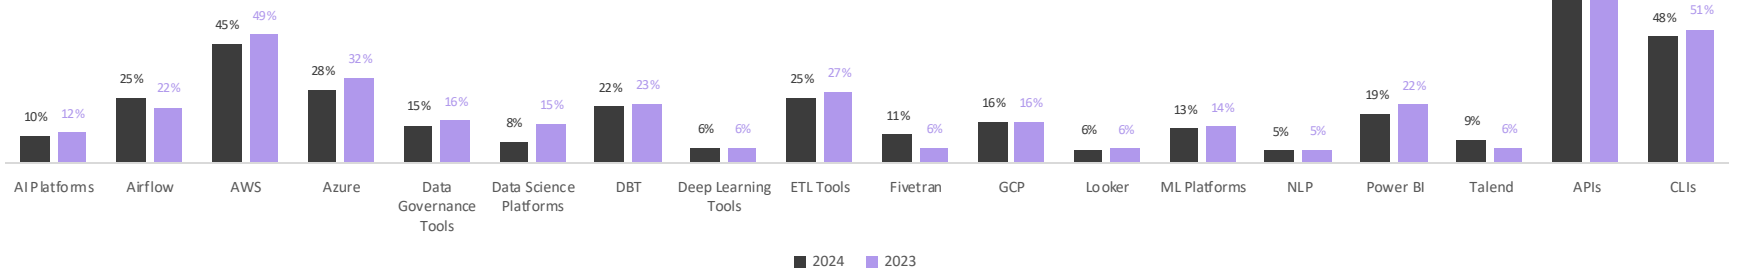

Features and functionality

Top ETL Tools of 2024

Integrations

APIs & CLIs

Category: Data Lakes

Data Lakes Currently Ranked in StackWizrd

Free/Open Source or Paid

Features and functionality

Top Data Lake of 2024

Integrations

APIs & CLIs

Category: Management & Monitoring

Management & Monitoring Tools Currently Ranked in StackWizrd

Free/Open Source or Paid

Features and functionality

Top Management & Monitoring Tool of 2024