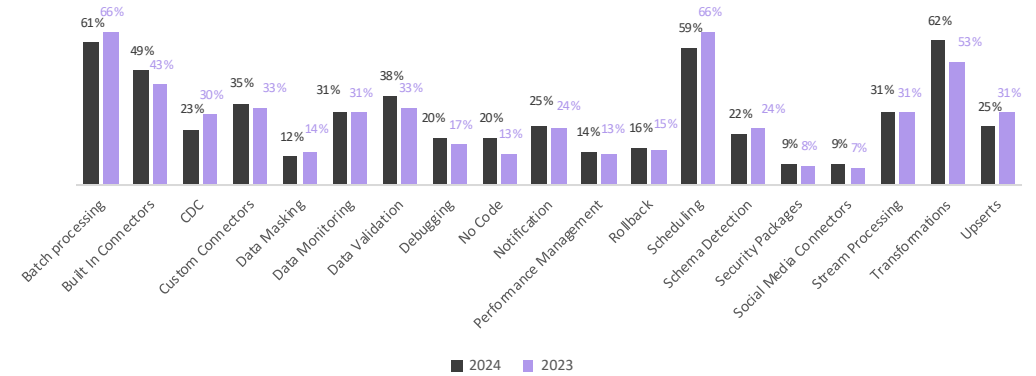

Free/Open Source or Paid

Features and functionality

Top Data Warehouses of 2025

Integrations

APIs & CLIs

Category: ETL

ETL Tools Currently Ranked in StackWizrd

Free/Open Source or Paid

Features and functionality

Top ETL Tools of 2024

Integrations

APIs & CLIs

Category: Data Lakes

Data Lakes Currently Ranked in StackWizrd

Free/Open Source or Paid

Features and functionality