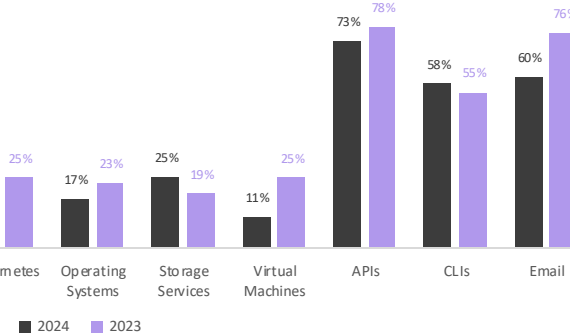

Features and functionality

Top ETL Tools of 2024

Integrations

APIs & CLIs

Category: Data Lakes

Data Lakes Currently Ranked in StackWizrd

Free/Open Source or Paid

Features and functionality

Top Data Lake of 2024

Integrations

APIs & CLIs

Category: Management & Monitoring

Management & Monitoring Tools Currently Ranked in StackWizrd

Free/Open Source or Paid

Features and functionality

Top Management & Monitoring Tool of 2024

Integrations

APIs & CLIs

Alerting

Category: NewSQL

NewSQL Tools Currently Ranked in StackWizrd

Free/Open Source or Paid

Features and functionality

Top NewSQL Tools of 2024