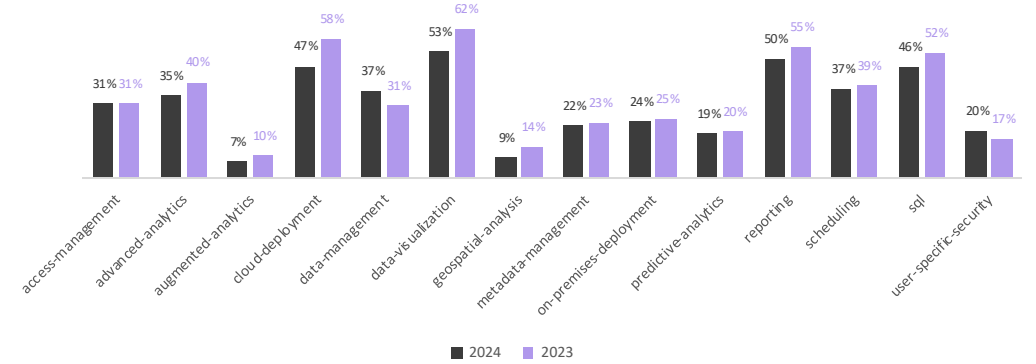

- ✓ ETL tools continue to lead search volume, reflecting their critical role in modern data pipelines
- ✓ There's still growing interest in data quality and observability, likely driven by businesses needing data trust
- ✓ The slightly steeper decline in searches for data warehouses compared to data lakes could indicate a shift in how organizations manage and store data, potentially reflecting increased adoption of hybrid or cloud-native architectures
- ✓ Individual category data shows increases in specific features and significant budget creation for the selection of new data tools as infrastructure is modernized

Category: Business Intelligence

Business Intelligence Tools Currently Ranked in StackWizrd

Free/Open Source or Paid

Features and functionality

Top Business Intelligence Tools of 2024

Integrations

APIs & CLIs

Sharing Mechanisms

Category: Data Governance & Access

Data Governance & Access Tools Currently Ranked in StackWizrd

Top Data Governance & Access Tools of 2024

Category: Data Observability

Data Observability Tools Currently Ranked in StackWizrd