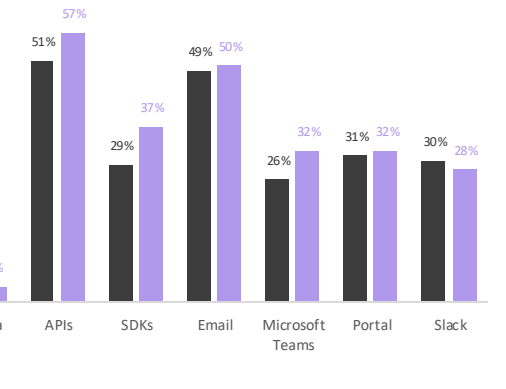

APIs & CLIs