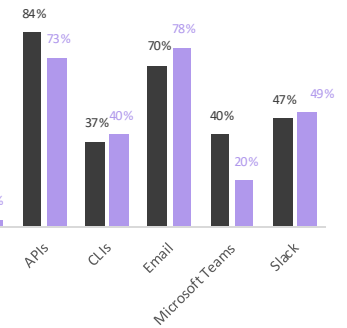

APIs, CLIs & SDKs

Category: Query Engines

Query Engines Currently Ranked in StackWizrd

Free/Open Source or Paid

Features and functionality

Top Query Engine of 2024

Integrations

APIs & CLIs

Category: RDBs

RDBs Currently Ranked in StackWizrd

★ Top RDBs of 2024

Category: Reverse ETL

Reverse ETL Tools Currently Ranked in StackWizrd

Free/Open Source or Paid

Features and functionality

Top Reverse ETL Tool of 2024

Integrations

APIs & CLIs

Alerting Options

Category: Visualization

Visualization Tools Currently Ranked in StackWizrd

Free/Open Source or Paid

Features and functionality

Top Visualization Tool of 2024