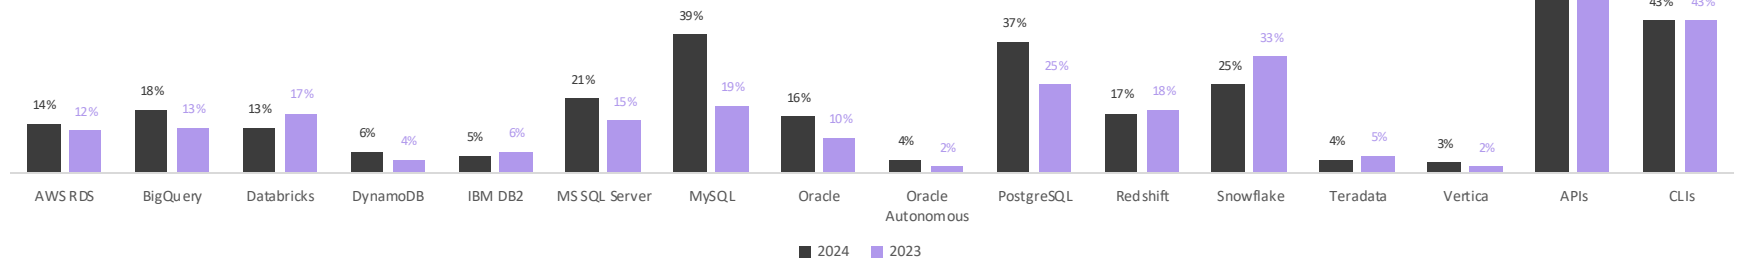

Free/Open Source or Paid

Features and functionality

Top Data Warehouses of 2025

Integrations

APIs & CLIs

Category: ETL

ETL Tools Currently Ranked in StackWizrd

Free/Open Source or Paid

Features and functionality

Top ETL Tools of 2024

Integrations

APIs & CLIs

Category: Data Lakes

Data Lakes Currently Ranked in StackWizrd

Free/Open Source or Paid

Features and functionality